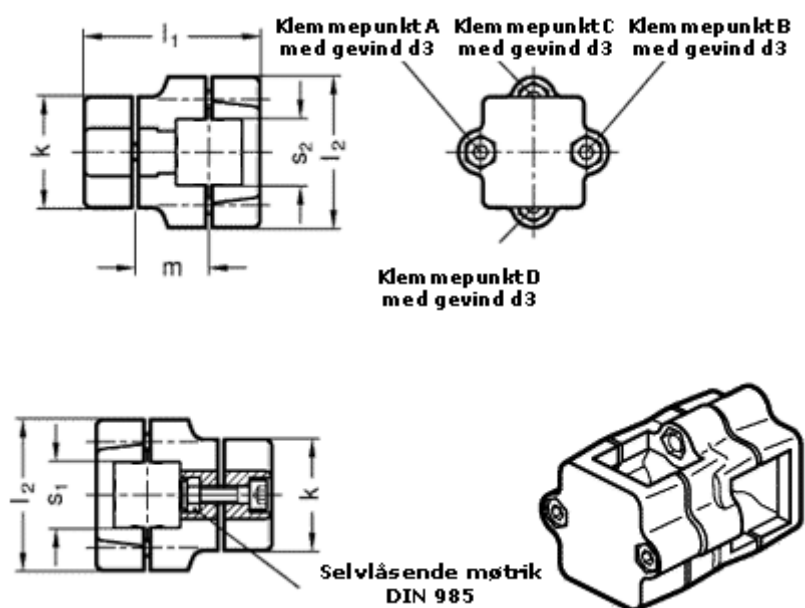

Article number: 20134V30V30602BL
Description: E+G Two-way Connector
GN134-V30-V30-60-2-BL

Measures

Adjustable clamp lever = GN 911-M 8-55 have to be ordred separately

d3	= M 8
k	= 60
l1	= 109.0
l2	= 79
m	= 50.0
s1	= 30
s2	= 30